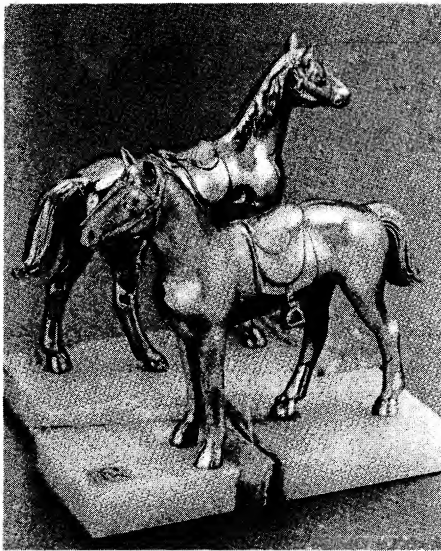

#475

THE MOST COMPLETE SELECTION

#350

475 HORSE

GENUINE ONYX

BEAUTIFULLY GRAINED WHITE ONYX BASES ONLY